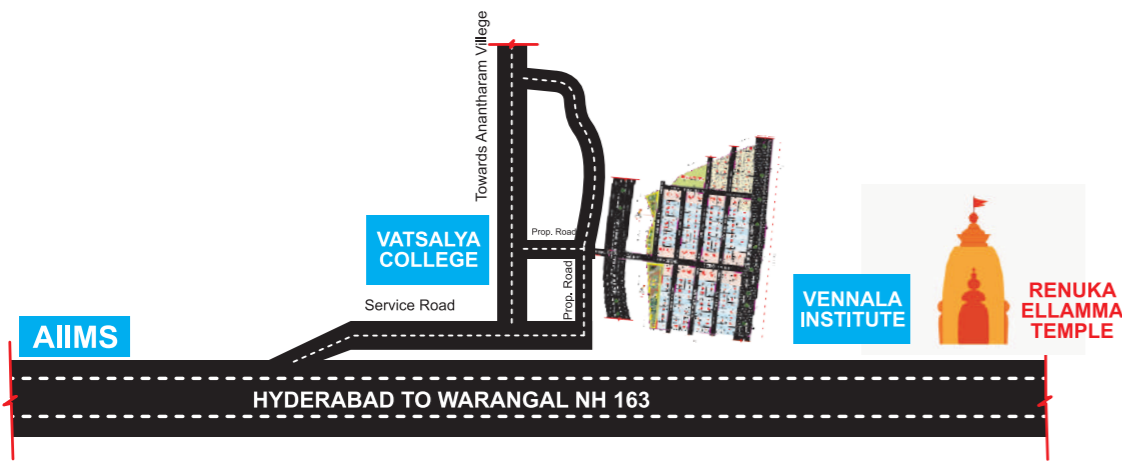

REAL VISION'S
Highway
IMPERIAL

hmda
 Growing Global
APPROVED LAYOUT
 LP No: 000061/LO/Plg/HMDA/2022

iTS RERA
 TELANGANA STATE REAL ESTATE REGULATORY AUTHORITY
PROPOSED PROJECT

FASTEST GROWING EAST HYDERABAD

PROPOSED DRAFT RESIDENTIAL OPEN PLOTTED LAYOUT IN SYNO'S 80/2 or 80 part. 82/2 or 82 part. 83/2 or 83 part, 84/2 or 84 part, 86/2 or 86 part OF ANANTHARAM VILLAGE, BHONGIR (M), YADADRI BHONGIR DISTRICT